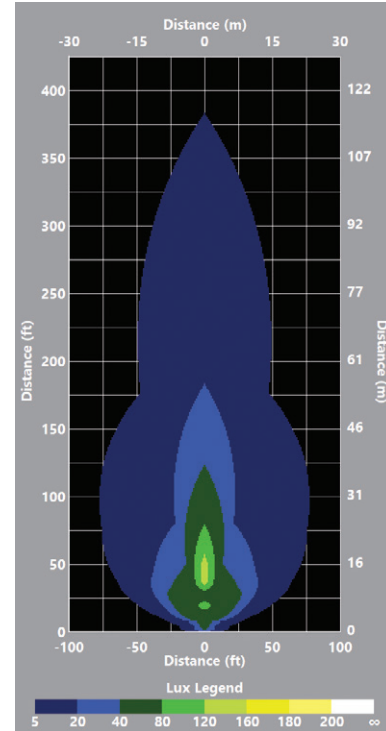

Asymmetrical Lens Ground Pattern Birds Eye View

Specifications:

Dimensions	11.25" (285.7 mm) wide by 2.9" (73.6 mm) deep by 7" (73.6 mm) high (with handle)
Weight	AC - 7 lbs. (3.17 kg) DC - 7.5 lbs. (3.40 kg)
Lumens	15K (100W)
Voltage	12/24V DC (10A Max./5A Max.) or 120/240V AC (1.0A Max/0.5A Max.)
Power	100W
Environment Protection	IP67
Max. Operating Ambient Temperature	115° F (45°C) without any deration of light output.